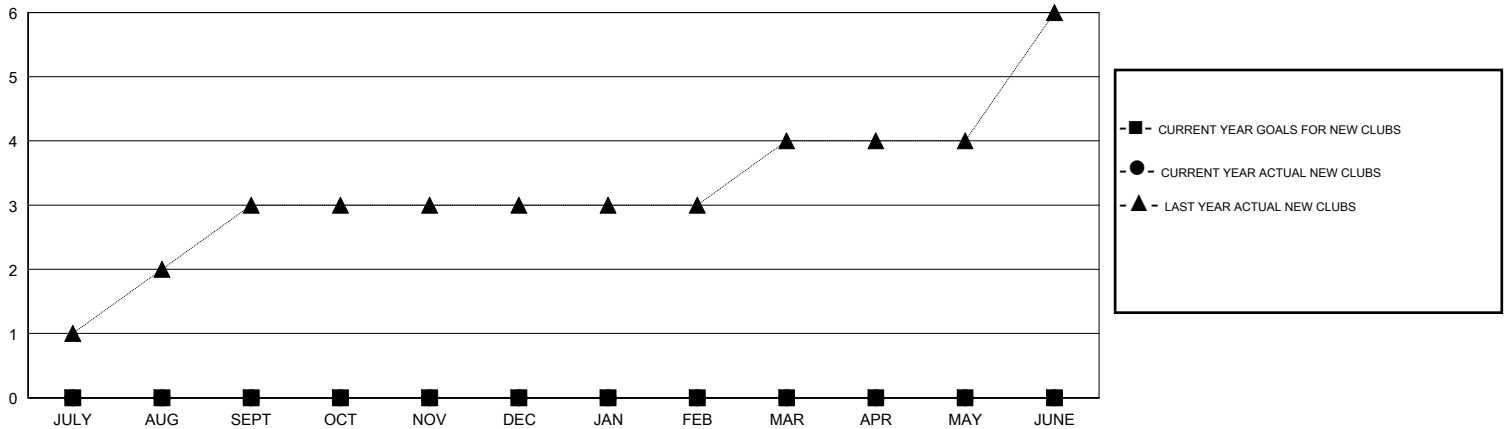

MONTHLY MEMBERSHIP PROGRESS REPORT

District 303

Results as of: 6/30/2016

GMT: ZE RAN SU

LOCATION HONG KONG, CHINA

GMT CA 5

Clubs					Members				
RESULTS FOR 2016-2017					RESULTS FOR 2016-2017				
QUARTER	NEW CLUB GOAL	NEW CLUBS	DROPPED CLUBS	NET GAIN/LOSS	QUARTER	NEW MEMBER GOAL	CHARTER AND NEW MEMBERS ADDED	DROPPED MEMBERS	NET GAIN/LOSS
JULY/AUG/SEPT	0	0	0	0	JULY/AUG/SEPT	0	0	0	0
OCT/NOV/DEC	0	0	0	0	OCT/NOV/DEC	0	0	0	0
JAN/FEB/MAR	0	0	0	0	JAN/FEB/MAR	0	0	0	0
APR/MAY/JUNE	0	0	0	0	APR/MAY/JUNE	0	0	0	0

GOALS AND ACTUAL NEW CLUBS CUMULATIVE

GOALS AND ACTUAL MEMBERS CUMULATIVE

DROPPED CLUBS: 0	0 CLUBS OF 0 ADDED 1 OR MORE NEW MEMBERS	<u>GENDER DISTRIBUTION</u>	
<u>DROPPED MEMBERS</u>		MALE	0 (100.00%)
DECEASED	0	FEMALE	0 (100.00%)
CLUB CANCELLED	0	CLICK HERE FOR HEALTH ASSESSMENT DATA	
OTHER	0		
TOTAL	0		
		HEAD OF HOUSEHOLD	0
		NON-HEAD OF HOUSEHOLD	0