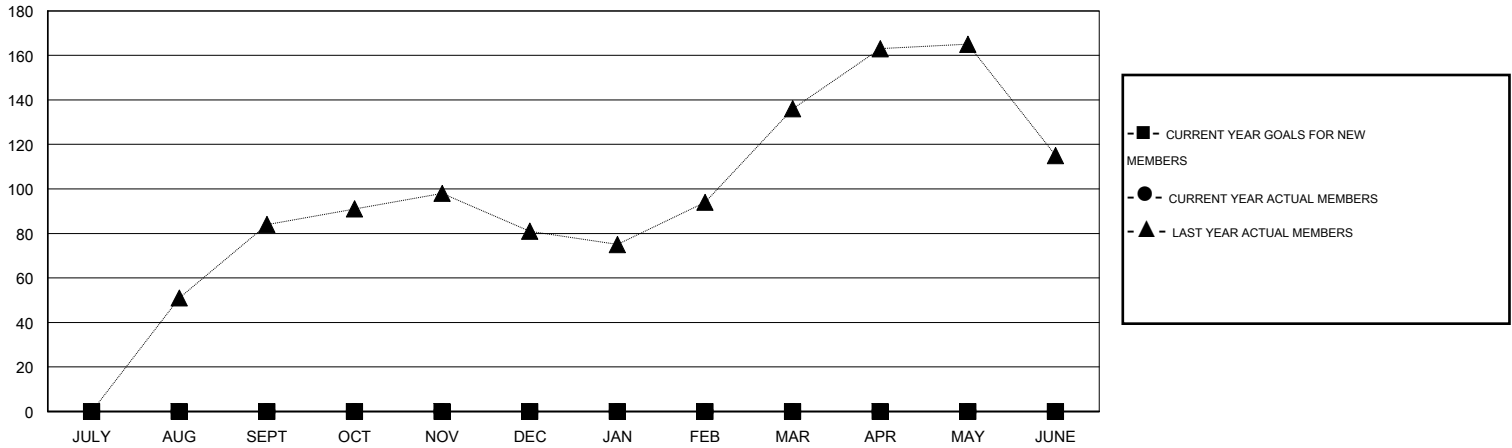

MONTHLY MEMBERSHIP PROGRESS REPORT

District 303

Results as of: 6/30/2016

GMT: ZE RAN SU

LOCATION HONG KONG, CHINA

GMT CA 5

Clubs					Members				
RESULTS FOR 2016-2017					RESULTS FOR 2016-2017				
QUARTER	NEW CLUB GOAL	NEW CLUBS	DROPPED CLUBS	NET GAIN/LOSS	QUARTER	NEW MEMBER GOAL	CHARTER AND NEW MEMBERS ADDED	DROPPED MEMBERS	NET GAIN/LOSS
JULY/AUG/SEPT	0	0	0	0	JULY/AUG/SEPT	0	0	0	0
OCT/NOV/DEC	0	0	0	0	OCT/NOV/DEC	0	0	0	0
JAN/FEB/MAR	0	0	0	0	JAN/FEB/MAR	0	0	0	0
APR/MAY/JUNE	0	0	0	0	APR/MAY/JUNE	0	0	0	0

GOALS AND ACTUAL NEW CLUBS CUMULATIVE

GOALS AND ACTUAL MEMBERS CUMULATIVE

DROPPED CLUBS: 0	0 CLUBS OF 0 ADDED 1 OR MORE NEW MEMBERS	<u>GENDER DISTRIBUTION</u>	
<u>DROPPED MEMBERS</u>		MALE	0 (100.00%)
DECEASED	0	FEMALE	0 (100.00%)
CLUB CANCELLED	0	CLICK HERE FOR HEALTH ASSESSMENT DATA	
OTHER	0		
TOTAL	0		
		HEAD OF HOUSEHOLD	0
		NON-HEAD OF HOUSEHOLD	0